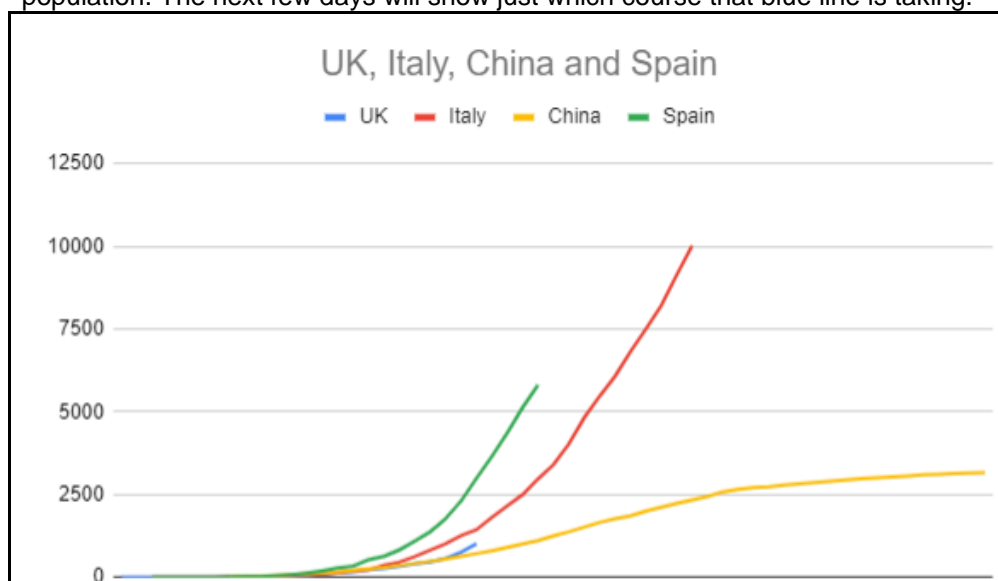

## **Daily Briefing Sunday 29<sup>th</sup> March 2020**

Here are the key stories for the day, with thanks to our WhatsApp group who keep these coming in all day – there are now 125 members of the group, with every street represented.

### **Nationally:**

- UK deaths from Covid-19 leapt by 260 yesterday to 1019. To put this in context we have plotted the available data from key countries and aligned the curves so that they all start at roughly the same point in their epidemic on the chart. If the figures from China are to be believed, draconian social distancing rules are certainly effective, but they take time to have an effect. Italy and Spain introduced these much later, by which time the virus was passing unchecked through the population. The next few days will show just which course that blue line is taking.